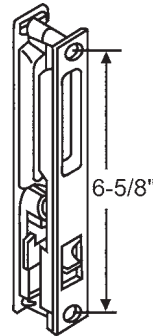

Flush Mount Handles For Patio Doors

In Order by Hole Spacing

Part #	Hand	Finish
13-172	Shown	Aluminum
13-171	Opposite	Aluminum

Tucker

13-175
Less Key Lock
Miller

13-100
Handle Set Less Key Lock
Chrome Plated
Crossly

Handle Set with Key Cylinder

Part #	Finish
13-140K	Chrome
13-140BK	Black
13-140WK	White

Both Handle Sets Include: Each of 5 Cam Sizes (S,C,P,X,K), 2 Screws and Keeper

Fit-All Flush Mount Handle Set without Nite Lock