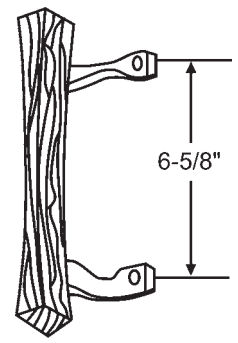

Part #	Finish
13-109	Chrome with Wood Handle
13-109B	Black with Wood Handle
13-109W	White with Wood Handle