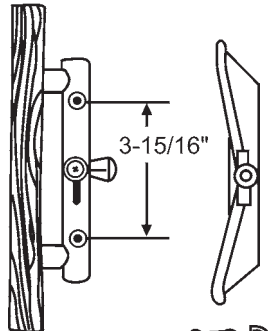

900-16317
Black. Includes Keeper and Screws
Norandex

16-126
Key Lock
1"

Handle Set with Key Lock

Part #	Finish
13-101	Aluminum w/Brown Handle

Handle Set without Key Lock

Part #	Finish
13-114	Aluminum w/Brown Handle