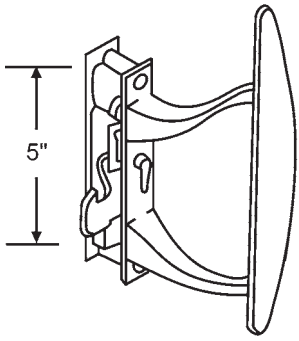

Flush Mount Handles For Patio Doors

In Order by Hole Spacing

Part #	Hand	Finish
13-172	Shown	Aluminum
13-171	Opposite	Aluminum

Tucker

13-175
Less Key Lock
Miller

13-100
Handle Set Less Key Lock
Chrome Plated
Crossly