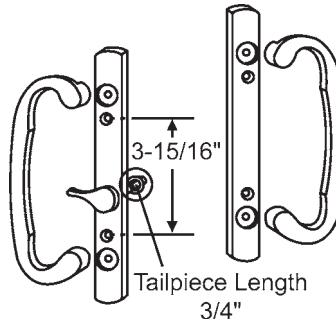

Part #	Finish
13-114	Aluminum w/Brown Handle

900-11414

Black with Wood Handle. Black Outside Pull

Part #	Finish
13-195	Black
13-195A	Aluminum
13-195W	White

Plastic Outside Pull

Better Bolt

Handle Set without Key Cylinder

Part #	Finish
13-154	Black
13-154W	White
13-154CBZ	Bronze
13-154A	Almond

Handle Set with Key Cylinder

Part #	Finish
13-154K	Black
13-154WK	White

Metal with Wood Handle

Sash Controls

Tailpiece Length
3/4"

Part #	Finish
13-245BP	Brass Plated
13-245BC	Brushed Chrome
13-245W	White
13-245BZ	Bronze