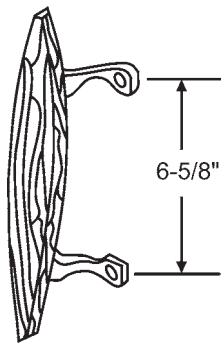

13-108
Wood with Chrome Brackets
Crossly

Part #	Finish
13-105	Chrome
13-105B	Black
13-105W	White

Die Cast

Part #	Finish
13-109	Chrome with Wood Handle
13-109B	Black with Wood Handle
13-109W	White with Wood Handle