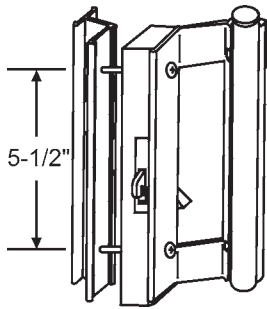

Part #	Finish
13-152	Aluminum
13-152B	Black

Includes Fit-All Keeper Assy., Screws and Black Outside Pull

13-255
Black

Peachtree

Patio Door Hardware

Handle Sets For Patio Doors

In Order by Hole Spacing

13-160
New Style
Aluminum Finish
Peachtree