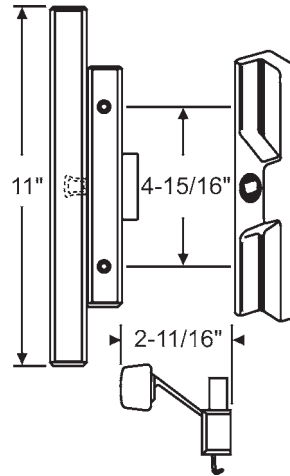

13-106
Original Acorn Metal Handle Set
Base Plate Only: 900-8200
Acorn

900-11414

Black with Wood Handle. Black Outside Pull