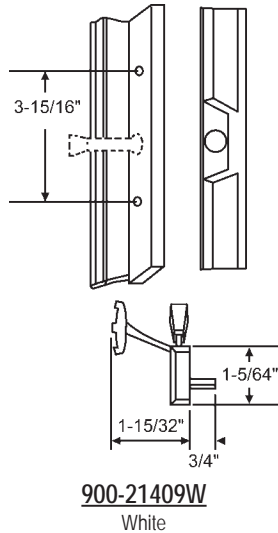

2265 Stamped on Back of Plate

Sash Controls

Part #	Finish
13-245WK	White
13-245BPK	Brass Plated
13-245BZK	Bronze

2265 Stamped on Back of Plate

Sash Controls

Handle Sets For Patio Doors

Handle Set with Key Cylinder	
Part #	Finish
13-202-1A	Bronze
Handle Set without Key Cylinder	
Part #	Finish
13-203-1A	Bronze
Inside Handle	
Part #	Finish
13-201-1	Bronze
Outside Handle with Lock Cylinder Hole	
Part #	Finish
13-202-1	Bronze
Outside Handle without Lock Cylinder Hole	
Part #	Finish
13-203-1	Bronze