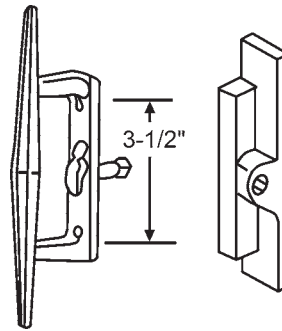

Patio Door Hardware

Handle Sets For Patio Doors

In Order by Hole Spacing

Part #	Finish
13-106X	Black

Handle Set with Key Cylinder

Part #	Finish
13-106KX	Black

Acorn Replacement

Part #	Finish
13-104	Aluminum
13-141	Black

with 12-240 Keeper

Handle Set with Key Lock

Part #	Finish
13-101	Aluminum w/Brown Handle

Handle Set without Key Lock

Part #	Finish
13-114	Aluminum w/Brown Handle

Black with Wood Handle. Black Outside Pull

Part #	Finish
13-195	Black
13-195A	Aluminum
13-195W	White

Plastic Outside Pull

Handle Set without Key Cylinder

Part #	Finish
13-154	Black
13-154W	White
13-154CBZ	Bronze
13-154A	Almond

Handle Set with Key Cylinder

Part #	Finish
13-154K	Black
13-154WK	White

Metal with Wood Handle

Sash Controls

Part #	Finish
13-245BP	Brass Plated
13-245BC	Brushed Chrome
13-245W	White
13-245BZ	Bronze

2265 Stamped on Back of Plate

Sash Controls

Part #	Finish
13-245WK	White
13-245BPK	Brass Plated
13-245BZK	Bronze

2265 Stamped on Back of Plate