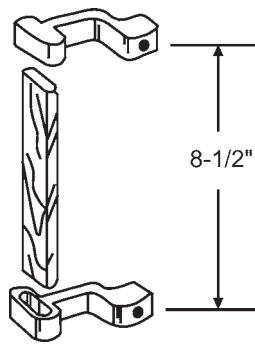

13-190B
Wood with Black Brackets
Use with 13-100 and 13-107
Capitol