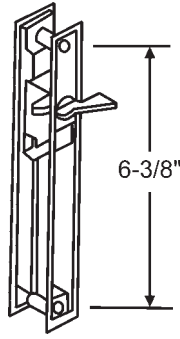

Flush Mount Handles For Patio Doors

In Order by Hole Spacing

Part #	Hand	Finish
13-172	Shown	Aluminum
13-171	Opposite	Aluminum

Tucker

13-175
Less Key Lock
Miller

13-100
Handle Set Less Key Lock
Chrome Plated
Crossly