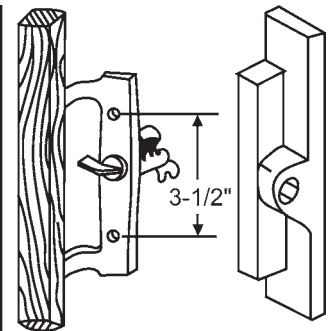

Handle Set without Key Cylinder

Part #	Finish
13-106X	Black

Handle Set with Key Cylinder

Part #	Finish
13-106KX	Black

Acorn Replacement