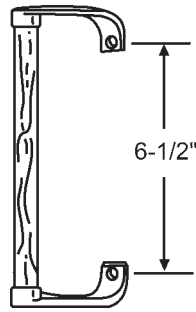

Handles For Patio Doors

In Order by Hole Spacing

Part #	Finish
13-292	Chrome Plated
13-292W	White

With Nite Lock, "C" Cam and Keeper

Part #	Finish
900-21019	Black
900-21019C	Chrome

With Nite Lock, "S" Cam and Keeper

13-191
Used with Lock Bar 16-188 and 16-230
Capitol

900-49
Interior Handle
Aluminum Finish

Handles For Patio Doors

In Order by Hole Spacing

Part #	Finish
13-259	Chrome with Wood Handle
13-259B	Black with Wood Handle