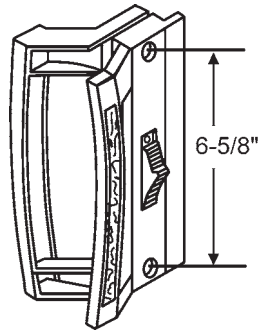

Part #	Finish
13-152	Aluminum
13-152B	Black

Includes Fit-All Keeper Assy., Screws and Black Outside Pull

13-255
Black

Peachtree

Patio Door Hardware

Handle Sets For Patio Doors

In Order by Hole Spacing

13-160
New Style
Aluminum Finish
Peachtree