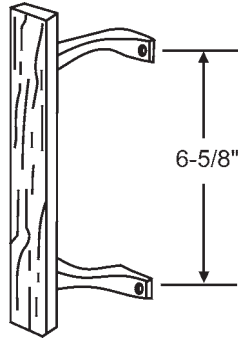

13-108
Wood with Chrome Brackets
Crossly

Part #	Finish
13-232	Chrome with Wood Handle
13-232B	Black with Wood Handle

Heavy Duty Brackets
Capitol