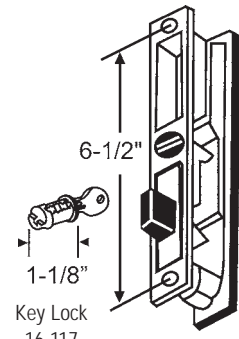

Flush Mount Handles For Patio Doors

In Order by Hole Spacing

Part #	Hand	Finish
13-172	Shown	Aluminum
13-171	Opposite	Aluminum

Tucker

13-175
Less Key Lock
Miller

13-100
Handle Set Less Key Lock
Chrome Plated
Crossly

Handle Set with Key Cylinder

Part #	Finish
13-140K	Chrome
13-140BK	Black
13-140WK	White

Both Handle Sets Include: Each of 5 Cam Sizes (S,C,P,X,K), 2 Screws and Keeper

Fit-All Flush Mount Handle Set without Nite Lock