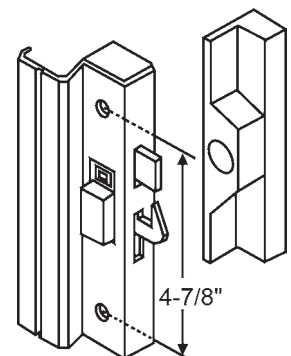

13-255
Black

Peachtree