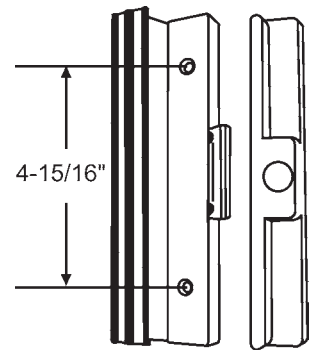

Part #	Finish
13-195	Black
13-195A	Aluminum
13-195W	White

Plastic Outside Pull