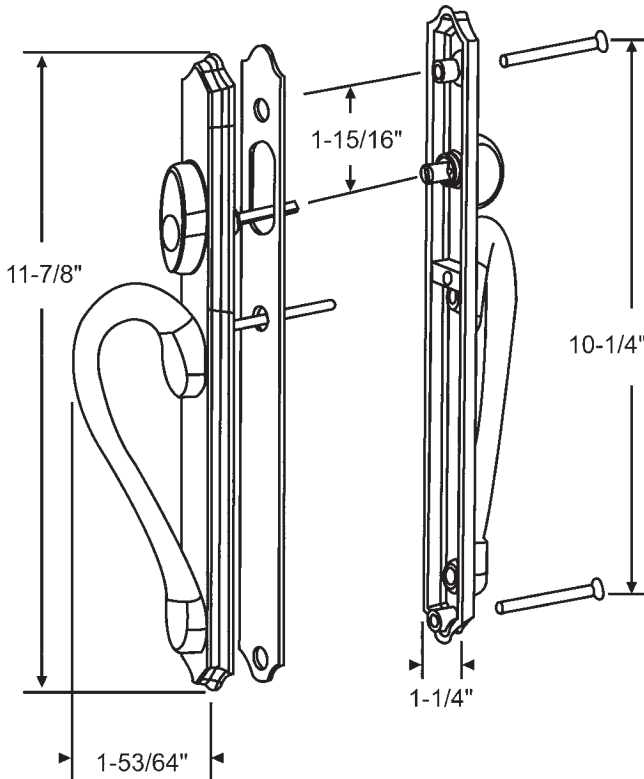

Note: Other Finishes Available for all Trimsets
Ashland

SOLID BRASS SLIDING DOOR TRIM SETS

Active - Thumb Turn w/Key

For 1.7" Door	
Part #	Finish
13-342AB	Antique Brass
13-342BC	Brushed Chrome
13-342BRS	PVD Brass
13-342CH	Chrome

For 2.0" Door	
Part #	Finish
13-345AB	Antique Brass
13-345B	Black
13-345BC	Brushed Chrome
13-345BRS	PVD Brass
13-345CH	Chrome
13-345ORBZ	Oil Rubbed Bronze
13-345P	Pewter
13-345PB	Polished Brass
13-345SCH	Satin Chrome
13-345SNK	PVD Satin Nickel

Active - Thumb Turn No Key

For 1.7" Door	
Part #	Finish
13-343AB	Antique Brass
13-343PB	Polished Brass
13-343ORBZ	Oil Rubbed Bronze
13-343CH	Chrome
13-343BC	Brushed Chrome
13-343SCH	Satin Chrome
13-343P	Pewter
13-343B	Black
13-343BRS	PVD Brass
13-343SNK	PVD Satin Nickel

Passive - No Thumb Turn, No Key

For 1.7" Door	
Part #	Finish
13-344PB	Polished Brass
13-344ORBZ	Oil Rubbed Bronze
13-344CH	Chrome
13-344BC	Brushed Chrome
13-344SCH	Satin Chrome
13-344P	Pewter
13-344AB	Antique Brass
13-344AD	Almond
13-344B	Black
13-344W	White
13-344BRS	PVD Brass
13-344SNK	PVD Satin Nickel

ZINC DIE CAST SLIDING DOOR TRIM SETS

Active - Thumb Turn w/Key

For 1.7" Door	
Part #	Finish
13-346AD	Almond
13-346B	Black
13-346W	White

Active(Shown) - Thumb Turn No Key

For 1.7" Door	
Part #	Finish
13-347AD	Almond
13-347B	Black
13-347W	White

Passive - No Thumb Turn, No Key

For 1.7" Door	
Part #	Finish
13-348AD	Almond
13-348B	Black
13-348W	White