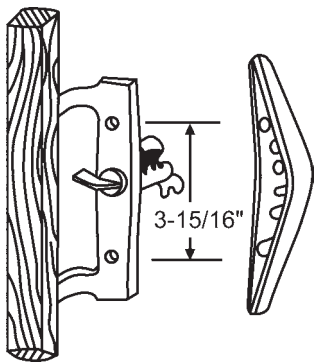

13-160
New Style
Aluminum Finish
Peachtree

Part #	Finish
13-104	Aluminum
13-141	Black

with 12-240 Keeper