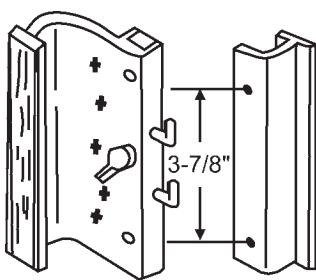

Handle Sets For Patio Doors

In Order by Hole Spacing

Part #	Finish
13-153	Aluminum
13-153B	Bronze

Ador Hi-Lite