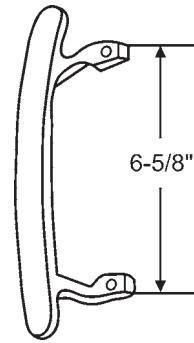

Part #	Finish
13-105	Chrome
13-105B	Black
13-105W	White

Die Cast