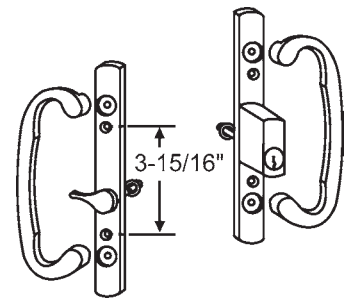

Flush Mount Handles For Patio Doors

In Order by Hole Spacing

Part #	Hand	Finish
13-172	Shown	Aluminum
13-171	Opposite	Aluminum

Tucker

13-175
Less Key Lock
Miller

13-100
Handle Set Less Key Lock
Chrome Plated
Crossly

Part #	Finish
13-114	Aluminum w/Brown Handle

900-11414

Black with Wood Handle. Black Outside Pull

Part #	Finish
13-195	Black
13-195A	Aluminum
13-195W	White

Plastic Outside Pull

Better Bolt

Handle Set without Key Cylinder

Part #	Finish
13-154	Black
13-154W	White
13-154CBZ	Bronze
13-154A	Almond

Handle Set with Key Cylinder

Part #	Finish
13-154K	Black
13-154WK	White

Metal with Wood Handle

Sash Controls

Tailpiece Length
3/4"

Part #	Finish
13-245BP	Brass Plated
13-245BC	Brushed Chrome
13-245W	White
13-245BZ	Bronze

2265 Stamped on Back of Plate

Sash Controls

Part #	Finish
13-245WK	White
13-245BPK	Brass Plated
13-245BZK	Bronze

2265 Stamped on Back of Plate

Sash Controls

Handle Sets For Patio Doors

Handle Set with Key Cylinder	
Part #	Finish
13-202-1A	Bronze
Handle Set without Key Cylinder	
Part #	Finish
13-203-1A	Bronze
Inside Handle	
Part #	Finish
13-201-1	Bronze
Outside Handle with Lock Cylinder Hole	
Part #	Finish
13-202-1	Bronze
Outside Handle without Lock Cylinder Hole	
Part #	Finish
13-203-1	Bronze