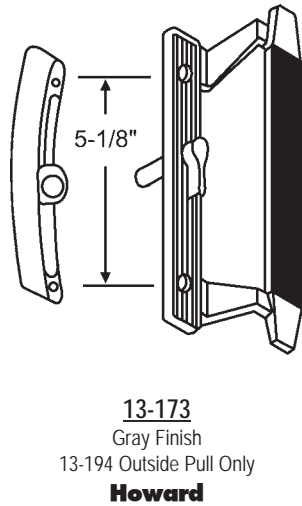

2265 Stamped on Back of Plate

Sash Controls

Part #	Finish
13-245WK	White
13-245BPK	Brass Plated
13-245BZK	Bronze

2265 Stamped on Back of Plate

Sash Controls

Handle Sets For Patio Doors

Handle Set with Key Cylinder	
Part #	Finish
13-202-1A	Bronze
Handle Set without Key Cylinder	
Part #	Finish
13-203-1A	Bronze
Inside Handle	
Part #	Finish
13-201-1	Bronze
Outside Handle with Lock Cylinder Hole	
Part #	Finish
13-202-1	Bronze
Outside Handle without Lock Cylinder Hole	
Part #	Finish
13-203-1	Bronze