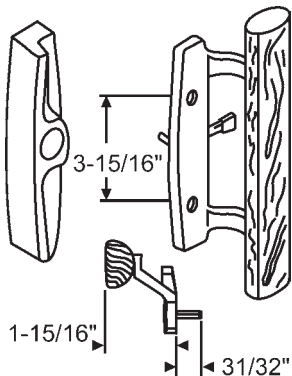

Flush Mount Handles For Patio Doors

In Order by Hole Spacing

Part #	Hand	Finish
13-172	Shown	Aluminum
13-171	Opposite	Aluminum

Tucker

13-175
Less Key Lock
Miller

13-100
Handle Set Less Key Lock
Chrome Plated
Crossly

Part #	Finish
13-114	Aluminum w/Brown Handle

900-11414

Black with Wood Handle. Black Outside Pull

Part #	Finish
13-195	Black
13-195A	Aluminum
13-195W	White

Plastic Outside Pull

Better Bolt

Handle Set without Key Cylinder

Part #	Finish
13-154	Black
13-154W	White
13-154CBZ	Bronze
13-154A	Almond

Handle Set with Key Cylinder

Part #	Finish
13-154K	Black
13-154WK	White

Metal with Wood Handle

Sash Controls

Tailpiece Length
3/4"

Part #	Finish
13-245BP	Brass Plated
13-245BC	Brushed Chrome
13-245W	White
13-245BZ	Bronze