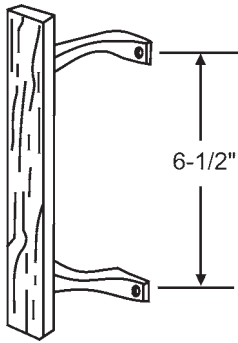

Handles For Patio Doors

In Order by Hole Spacing

Part #	Finish
13-259	Chrome with Wood Handle
13-259B	Black with Wood Handle