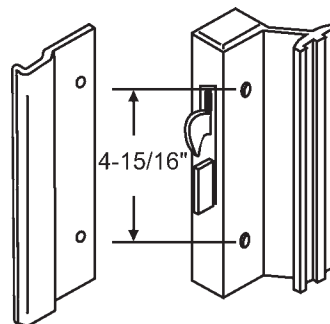

Ador Hi-Lite

Handle Set with Plate

Part #	Finish
13-112	Aluminum with Wood Handle

Handle Set without Plate

Part #	Finish
13-112X	Aluminum with Wood Handle

Handle Set with Plate and 16-126 Key

Part #	Finish
13-113	Aluminum with Wood Handle