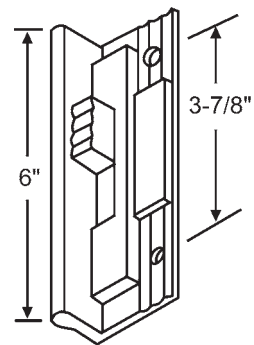

900-49
Interior Handle
Aluminum Finish