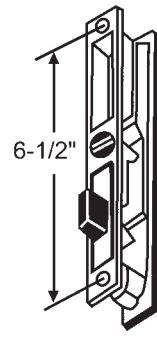

Flush Mount Handles For Patio Doors

In Order by Hole Spacing

Part #	Hand	Finish
13-172	Shown	Aluminum
13-171	Opposite	Aluminum

Tucker

13-175
Less Key Lock
Miller

13-100
Handle Set Less Key Lock
Chrome Plated
Crossly

Handle Set with Key Cylinder

Part #	Finish
13-140K	Chrome
13-140BK	Black
13-140WK	White

Both Handle Sets Include: Each of 5 Cam Sizes (S,C,P,X,K), 2 Screws and Keeper

Fit-All Flush Mount Handle Set without Nite Lock