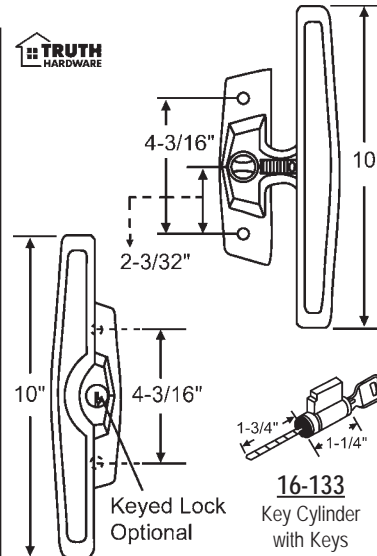

Part #	Finish
13-154	Black
13-154W	White
13-154CBZ	Bronze
13-154A	Almond

Handle Set with Key Cylinder

Part #	Finish
13-154K	Black
13-154WK	White

Metal with Wood Handle

Sash Controls

Tailpiece Length
3/4"

Part #	Finish
13-245BP	Brass Plated
13-245BC	Brushed Chrome
13-245W	White
13-245BZ	Bronze

2265 Stamped on Back of Plate

Sash Controls

Part #	Finish
13-245WK	White
13-245BPK	Brass Plated
13-245BZK	Bronze

2265 Stamped on Back of Plate

Sash Controls

Handle Sets For Patio Doors

Handle Set with Key Cylinder	
Part #	Finish
13-202-1A	Bronze
Handle Set without Key Cylinder	
Part #	Finish
13-203-1A	Bronze
Inside Handle	
Part #	Finish
13-201-1	Bronze
Outside Handle with Lock Cylinder Hole	
Part #	Finish
13-202-1	Bronze
Outside Handle without Lock Cylinder Hole	
Part #	Finish
13-203-1	Bronze