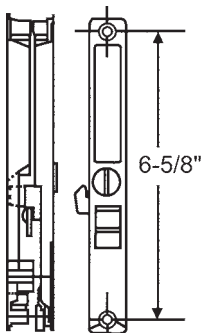

Part #	Finish
13-292	Chrome Plated
13-292W	White

With Nite Lock, "C" Cam and Keeper