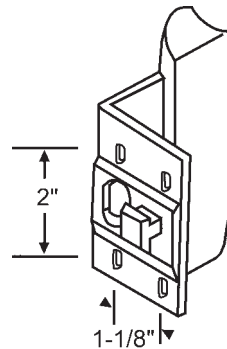

Handles For Patio Doors

In Order by Hole Spacing

Part #	Finish
13-292	Chrome Plated
13-292W	White

With Nite Lock, "C" Cam and Keeper

Part #	Finish
900-21019	Black
900-21019C	Chrome

With Nite Lock, "S" Cam and Keeper