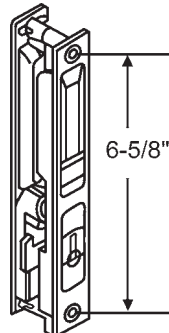

Part #	Finish
900-21019	Black
900-21019C	Chrome

With Nite Lock, "S" Cam and Keeper