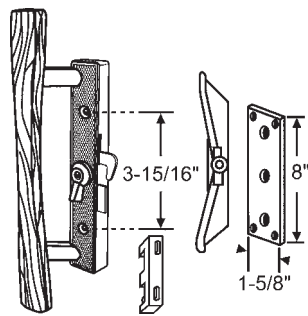

Handle Brackets

Part #	Finish
16-125	Black
16-123	Chrome

Handle Brackets Sold in Pairs
Used with 13-109, 13-115

Handle Sets For Patio Doors

In Order by Hole Spacing

Part #	Finish
13-153	Aluminum
13-153B	Bronze

Ador Hi-Lite

Handle Set with Plate

Part #	Finish
13-112	Aluminum with Wood Handle

Handle Set without Plate

Part #	Finish
13-112X	Aluminum with Wood Handle

Handle Set with Plate and 16-126 Key

Part #	Finish
13-113	Aluminum with Wood Handle