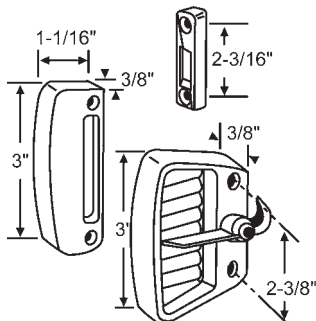

## Handles For Patio Screen Doors

Part #	Finish
750-1997194	Stone
750-1997306	White

**14-75B**  
Handle Assembly (3 pieces). Black  
**Traco**

**14-61**  
Handle Assembly with Latch  
**Walters**

**14-64**  
**Metal Industries**

**14-95**  
Handle Assembly  
**Columbia**

**14-96**  
Handle Set. Black  
**Ritescreen**

**14-63**  
Handle Assembly  
**Jim Walters**

**14-103**  
Black

**14-62**  
**Acorn**

**900-11214**  
Patio Screen Latch Assembly  
Includes 12-308 Keeper  
**Peachtree**

### Screen Door Guides

**14-54S**  
Latch Assembly with Spring

**15-55**  
Screen Guide  
**Crossly**

Part #	Length
16-243	50 ft.
16-243M	250 ft.

Can Be Torn Away in 3/16" Increments. Black

Part #	Length
16-244	50 ft.
16-244M	250 ft.

Can Be Torn Away in 1/8" Increments