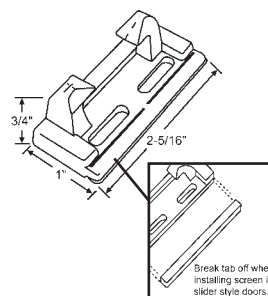

900-21646
Beige
Peachtree