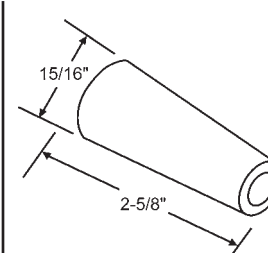

Patio Door Bumper

Part #	Finish
16-227B	Black
16-227W	White