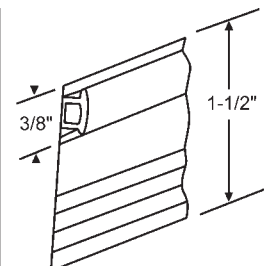

### Screen Door Guides

**14-54S**  
Latch Assembly with Spring

**15-55**  
Screen Guide  
**Crossly**

Part #	Length
16-243	50 ft.
16-243M	250 ft.

Can Be Torn Away in 3/16" Increments. Black

Part #	Length
16-244	50 ft.
16-244M	250 ft.

Can Be Torn Away in 1/8" Increments