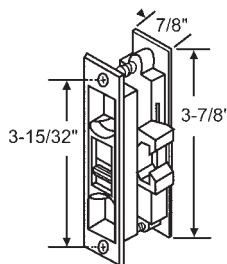

**14-95**  
Handle Assembly  
**Columbia**

**14-96**  
Handle Set. Black  
**Ritescreen**

**14-63**  
Handle Assembly  
**Jim Walters**

**14-103**  
Black

**14-62**  
**Acorn**

**900-11214**  
Patio Screen Latch Assembly  
Includes 12-308 Keeper  
**Peachtree**

### Screen Door Guides

**14-54S**  
Latch Assembly with Spring

**15-55**  
Screen Guide  
**Crossly**

Part #	Length
16-243	50 ft.
16-243M	250 ft.

Can Be Torn Away in 3/16" Increments. Black

Part #	Length
16-244	50 ft.
16-244M	250 ft.