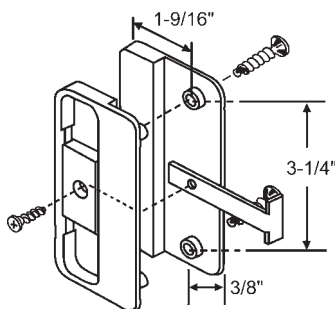

## Handles For Patio Screen Doors

Part #	Finish
750-1997194	Stone
750-1997306	White

**14-75B**  
Handle Assembly (3 pieces). Black  
**Traco**

**14-61**  
Handle Assembly with Latch  
**Walters**

**14-64**  
**Metal Industries**

**14-95**  
Handle Assembly  
**Columbia**

**14-96**  
Handle Set. Black  
**Ritescreen**

**14-63**  
Handle Assembly  
**Jim Walters**

**14-103**  
Black

**14-62**  
**Acorn**

**900-11214**  
Patio Screen Latch Assembly  
Includes 12-308 Keeper  
**Peachtree**

### Screen Door Guides

**14-54S**  
Latch Assembly with Spring

**15-55**  
Screen Guide  
**Crossly**

Part #	Length
16-243	50 ft.
16-243M	250 ft.

Can Be Torn Away in 3/16" Increments. Black

Part #	Length
16-244	50 ft.
16-244M	250 ft.

Can Be Torn Away in 1/8" Increments