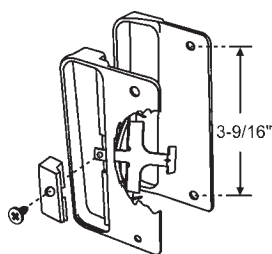

**14-95**  
Handle Assembly  
**Columbia**

**14-96**  
Handle Set. Black  
**Ritescreen**

**14-63**  
Handle Assembly  
**Jim Walters**

**14-103**  
Black

**14-62**  
**Acorn**

**900-11214**  
Patio Screen Latch Assembly  
Includes 12-308 Keeper  
**Peachtree**

**12-308**  
Black Plastic  
**Peachtree**

**900-21646**  
Beige  
**Peachtree**

**14-51**  
Latch Assembly  
**Acorn**

### Screen Door Guides

**14-54S**  
Latch Assembly with Spring

**15-55**  
Screen Guide  
**Crossly**

Part #	Length
16-243	50 ft.
16-243M	250 ft.

Can Be Torn Away in 3/16" Increments. Black

Part #	Length
16-244	50 ft.
16-244M	250 ft.