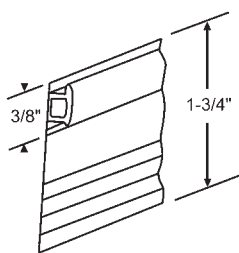

**12-308**  
Black Plastic  
**Peachtree**

**900-21646**  
Beige  
**Peachtree**

**14-51**  
Latch Assembly  
**Acorn**

### Screen Door Guides

**14-54S**  
Latch Assembly with Spring

**15-55**  
Screen Guide  
**Crossly**

Part #	Length
16-243	50 ft.
16-243M	250 ft.

Can Be Torn Away in 3/16" Increments. Black

Part #	Length
16-244	50 ft.
16-244M	250 ft.