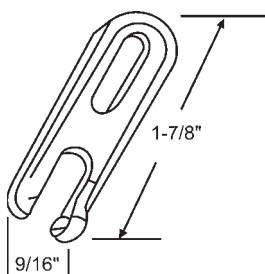

**14-95**  
Handle Assembly  
**Columbia**

**14-96**  
Handle Set. Black  
**Ritescreen**

**14-63**  
Handle Assembly  
**Jim Walters**

**14-103**  
Black

**14-62**  
**Acorn**

**900-11214**  
Patio Screen Latch Assembly  
Includes 12-308 Keeper  
**Peachtree**

**12-308**  
Black Plastic  
**Peachtree**

**900-21646**  
Beige  
**Peachtree**

**14-51**  
Latch Assembly  
**Acorn**

### Screen Door Guides

**14-54S**  
Latch Assembly with Spring

**15-55**  
Screen Guide  
**Crossly**

Part #	Length
16-243	50 ft.
16-243M	250 ft.

Can Be Torn Away in 3/16" Increments. Black

Part #	Length
16-244	50 ft.
16-244M	250 ft.

Can Be Torn Away in 1/8" Increments