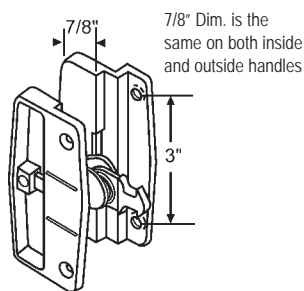

## Handles For Patio Screen Doors

Part #	Finish
750-1997194	Stone
750-1997306	White

**14-75B**  
Handle Assembly (3 pieces). Black  
**Traco**

**14-61**  
Handle Assembly with Latch  
**Walters**

**14-64**  
**Metal Industries**

### Screen Door Guides

**14-54S**  
Latch Assembly with Spring

**15-55**  
Screen Guide  
**Crossly**

Part #	Length
16-243	50 ft.
16-243M	250 ft.

Can Be Torn Away in 3/16" Increments. Black

Part #	Length
16-244	50 ft.
16-244M	250 ft.