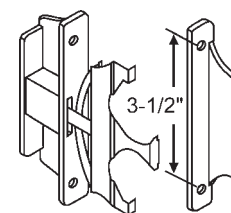

## Handles For Patio Screen Doors

Part #	Finish
750-1997194	Stone
750-1997306	White

**14-75B**  
Handle Assembly (3 pieces). Black  
**Traco**

**14-61**  
Handle Assembly with Latch  
**Walters**

**14-64**  
**Metal Industries**

**14-95**  
Handle Assembly  
**Columbia**

**14-96**  
Handle Set. Black  
**Ritescreen**

**14-63**  
Handle Assembly  
**Jim Walters**

**14-103**  
Black

**14-62**  
**Acorn**

**900-11214**  
Patio Screen Latch Assembly  
Includes 12-308 Keeper  
**Peachtree**

### Screen Door Guides

**14-54S**  
Latch Assembly with Spring

**15-55**  
Screen Guide  
**Crossly**

Part #	Length
16-243	50 ft.
16-243M	250 ft.

Can Be Torn Away in 3/16" Increments. Black

Part #	Length
16-244	50 ft.
16-244M	250 ft.