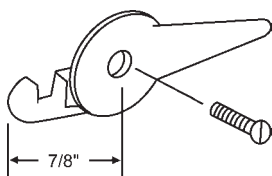

**12-308**  
Black Plastic  
**Peachtree**

**900-21646**  
Beige  
**Peachtree**

**14-51**  
Latch Assembly  
**Acorn**

### Screen Door Guides

**14-54S**  
Latch Assembly with Spring

**15-55**  
Screen Guide  
**Crossly**

Part #	Length
16-243	50 ft.
16-243M	250 ft.

Can Be Torn Away in 3/16" Increments. Black

Part #	Length
16-244	50 ft.
16-244M	250 ft.