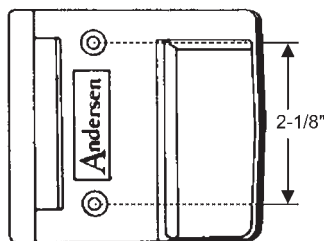

## Handles For Patio Screen Doors

Part #	Finish
750-1997194	Stone
750-1997306	White

**14-75B**  
Handle Assembly (3 pieces). Black  
**Traco**

**14-61**  
Handle Assembly with Latch  
**Walters**

**14-64**  
**Metal Industries**