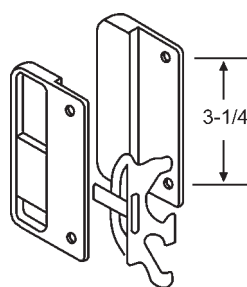

## Handles For Patio Screen Doors

Part #	Finish
750-1997194	Stone
750-1997306	White

**14-75B**  
Handle Assembly (3 pieces). Black  
**Traco**

**14-61**  
Handle Assembly with Latch  
**Walters**

**14-64**  
**Metal Industries**

**14-95**  
Handle Assembly  
**Columbia**

**14-96**  
Handle Set. Black  
**Ritescreen**

**14-63**  
Handle Assembly  
**Jim Walters**

**14-103**  
Black

**14-62**  
**Acorn**

**900-11214**  
Patio Screen Latch Assembly  
Includes 12-308 Keeper  
**Peachtree**

### Screen Door Guides

**14-54S**  
Latch Assembly with Spring

**15-55**  
Screen Guide  
**Crossly**

Part #	Length
16-243	50 ft.
16-243M	250 ft.

Can Be Torn Away in 3/16" Increments. Black

Part #	Length
16-244	50 ft.
16-244M	250 ft.

Can Be Torn Away in 1/8" Increments