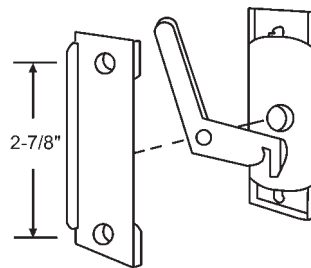

## Handles For Patio Screen Doors

Part #	Finish
750-1997194	Stone
750-1997306	White

**14-75B**  
Handle Assembly (3 pieces). Black  
**Traco**

**14-61**  
Handle Assembly with Latch  
**Walters**

**14-64**  
**Metal Industries**

**14-95**  
Handle Assembly  
**Columbia**

**14-96**  
Handle Set. Black  
**Ritescreen**

**14-63**  
Handle Assembly  
**Jim Walters**

**14-103**  
Black

**14-62**  
**Acorn**

**900-11214**  
Patio Screen Latch Assembly  
Includes 12-308 Keeper  
**Peachtree**

### Screen Door Guides

**14-54S**  
Latch Assembly with Spring

**15-55**  
Screen Guide  
**Crossly**

Part #	Length
16-243	50 ft.
16-243M	250 ft.

Can Be Torn Away in 3/16" Increments. Black

Part #	Length
16-244	50 ft.
16-244M	250 ft.

Can Be Torn Away in 1/8" Increments