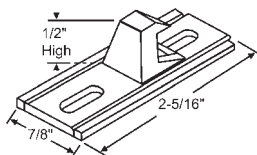

**14-95**  
Handle Assembly  
**Columbia**

**14-96**  
Handle Set. Black  
**Ritescreen**

**14-63**  
Handle Assembly  
**Jim Walters**

**14-103**  
Black

**14-62**  
**Acorn**

**900-11214**  
Patio Screen Latch Assembly  
Includes 12-308 Keeper  
**Peachtree**

### Screen Door Guides

**14-54S**  
Latch Assembly with Spring

**15-55**  
Screen Guide  
**Crossly**

Part #	Length
16-243	50 ft.
16-243M	250 ft.

Can Be Torn Away in 3/16" Increments. Black

Part #	Length
16-244	50 ft.
16-244M	250 ft.