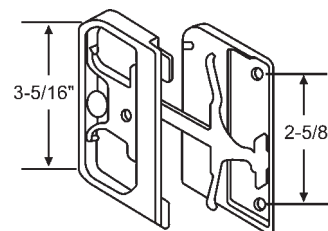

## Handles For Patio Screen Doors

Part #	Finish
750-1997194	Stone
750-1997306	White

**14-75B**  
Handle Assembly (3 pieces). Black  
**Traco**

**14-61**  
Handle Assembly with Latch  
**Walters**

**14-64**  
**Metal Industries**

**14-95**  
Handle Assembly  
**Columbia**

**14-96**  
Handle Set. Black  
**Ritescreen**

**14-63**  
Handle Assembly  
**Jim Walters**

**14-103**  
Black

**14-62**  
**Acorn**

**900-11214**  
Patio Screen Latch Assembly  
Includes 12-308 Keeper  
**Peachtree**

### Screen Door Guides

**14-54S**  
Latch Assembly with Spring

**15-55**  
Screen Guide  
**Crossly**

Part #	Length
16-243	50 ft.
16-243M	250 ft.

Can Be Torn Away in 3/16" Increments. Black

Part #	Length
16-244	50 ft.
16-244M	250 ft.

Can Be Torn Away in 1/8" Increments