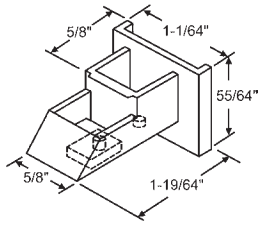

Sash Support Systems

60 Series Balance Accessories

PLASTIC TOP SASH GUIDES - In Order by Length

60-658

Jordan

60-651A

RH & LH Set
Sugarcreek

900-9963