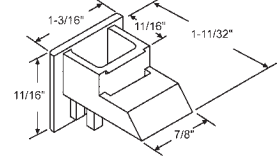

900-13531A

RH & LH Set, Black
Mannix