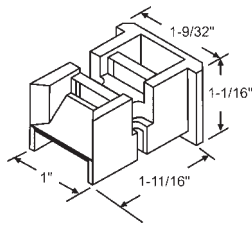

RH & LH Set

Black

900-11075

White

Sash Support Systems

60 Series Balance Accessories

PLASTIC TOP SASH GUIDES - In Order by Length

60-675BL
Black
Rollyson