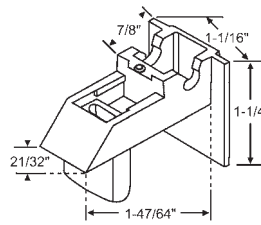

Part #	Color
60-657WH	White
60-657BL	Black

Fiberlux