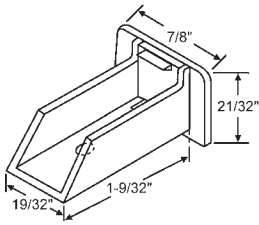

Sash Support Systems

60 Series Balance Accessories

PLASTIC TOP SASH GUIDES - In Order by Length

60-658

Jordan