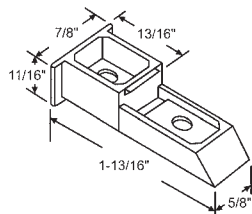

60-617
White
Seasonall