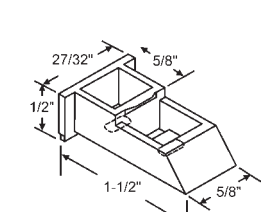

900-10122

White

Kinco