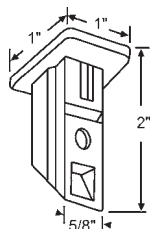

60-582
White
Seasonall