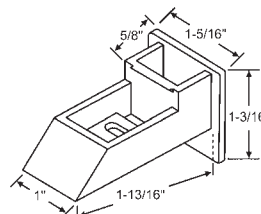

900-14664
Peco