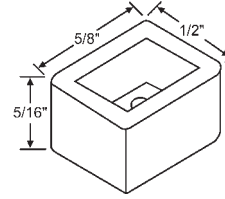

60 SERIES MISCELLANEOUS

60-662
Plastic
Pan Am

60-701
Frame Guide
Ida

60-614
Square Guide
WT Industries

900-13360
Black Face Guide
SWS

900-14926WA
RH & LH Anti-Draft Plug Set
White

Part #	Color
60-673	White
60-673BL	Black