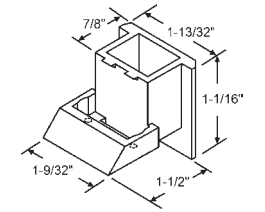

60-646

Black

Binnings