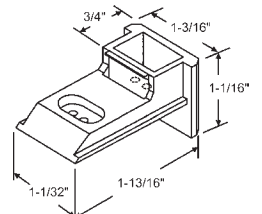

60-644
Black
Storm Weather