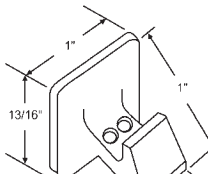

900-18768
White
Seasonall

Part #	Color
900-9500AW	White
900-9500AB	Bronze

Aluminum

60-721
Plastic

Part #	Description
60-700	A=1/4"
60-708	A=5/16"

TAKE OUT CLIPS

60 Series Balance Accessories

TAKE OUT CLIPS