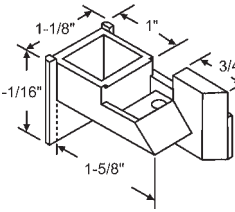

60-666

RH & LH Set

Black