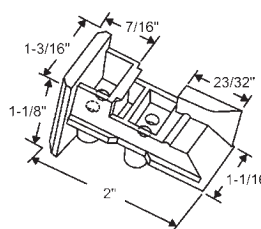

900-15743BA
LH & RH Set
Black
Amacor