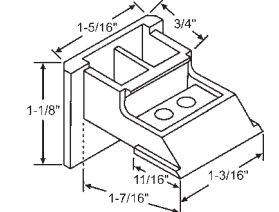

900-15768

Black