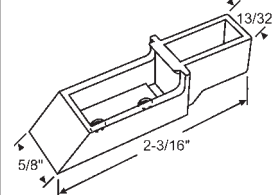

60-668
Alpine