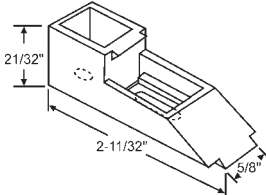

60-623
Natural