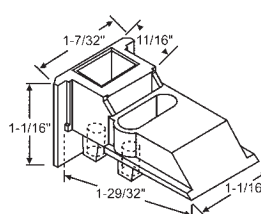

900-15755BA
LH & RH Set, Black
Amacor