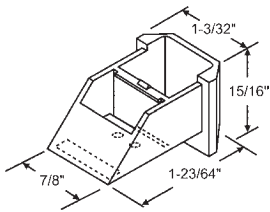

60-661

Black