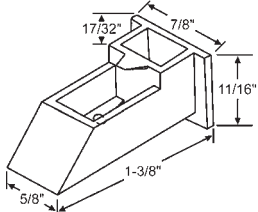

Sash Support Systems

60 Series Balance Accessories

PLASTIC TOP SASH GUIDES - In Order by Length

60-658

Jordan

60-651A

RH & LH Set
Sugarcreek

900-9963

RH & LH Set

Part #	Color
60-602	White
60-602B	Black

900-13531A

RH & LH Set, Black
Mannix

60-661

Black

900-10066

60-624

White

Graham

60-653

Crossly

900-15768

Black

Old Style

60-654

Old Style No Longer Available

Seasonall

New Style

60-641

Binnings

900-1852

3/16" dia. hole. Hole center up 17/32" from bottom.

60-612

Hole center up 9/16" from bottom.

Part #	Color
60-613	Natural
60-613B	Black

Hole center up 9/16" from bottom.

Crossly

900-19798

White

60-652A

RH & LH Set

Alsco/Anaconda

60-618

White

Seasonall

900-10122

White

Kinco

60-646

Black

Binnings

900-16080

Black

Harcar

60-604

Howmet

60-666

RH & LH Set

Black

900-11075

White