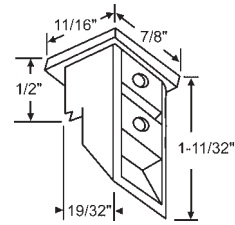

Part #	Color
60-602	White
60-602B	Black