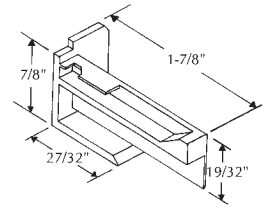

60 SERIES MISCELLANEOUS

60-662
Plastic
Pan Am

60-701
Frame Guide
Ida

60-614
Square Guide
WT Industries

900-13360
Black Face Guide
SWS

900-14926WA
RH & LH Anti-Draft Plug Set
White

Part #	Color
60-673	White
60-673BL	Black