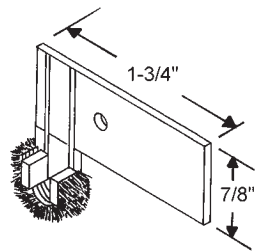

Vent Clip Sash Guides - Pair
Rollyson

60-674
Clear Vent Clips - Pair
Rollyson

60-664
Vent Bracket, Nylon
Yale Ogron

60-906
3 Piece Balance Guide Assembly
Louisiana Pacific

Part #	Hand
900-16930LH	Shown
900-16930RH	Opposite