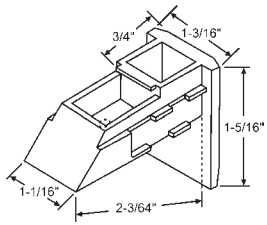

900-12814
Black
Amacor

Sash Support Systems

60 Series Balance Accessories

PLASTIC TOP SASH GUIDES - In Order by Length

60-650
Black

900-15441B
Black

60-610
Black
Acorn

60-603
White