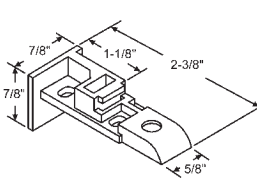

Part #	Hand
60-684LH	Shown
60-684RH	Opposite

White