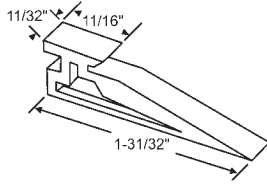

60-701
Frame Guide
Ida