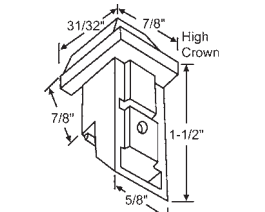

Part #	Color
60-613	Natural
60-613B	Black

Hole center up 9/16" from bottom.

Crossly