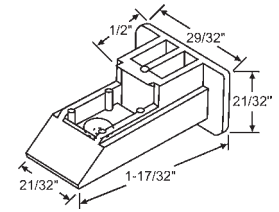

RH & LH Set

Black

900-11075

White

Sash Support Systems

60 Series Balance Accessories

PLASTIC TOP SASH GUIDES - In Order by Length

60-675BL
Black
Rollyson