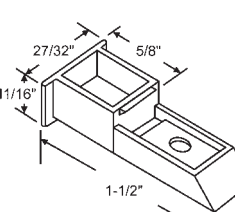

60-618

White

Seasonall