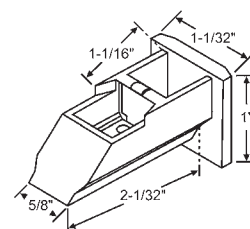

900-15245
White (Original Color Gray)
Amacor