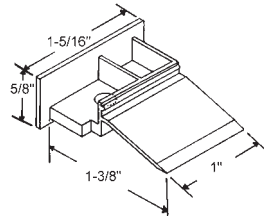

60-674
Clear Vent Clips - Pair
Rollyson