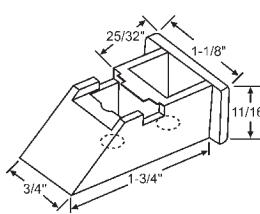

60-642
Norandex