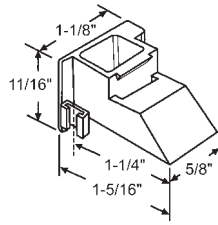

Sash Support Systems

60 Series Balance Accessories

PLASTIC TOP SASH GUIDES - In Order by Length

60-658

Jordan

60-651A

RH & LH Set
Sugarcreek

900-9963