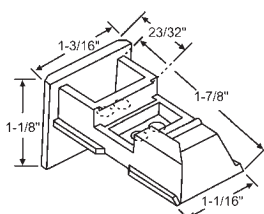

900-15743BA
LH & RH Set, Black
Stormweather