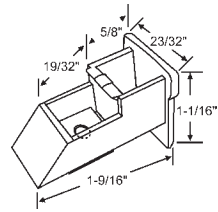

60-604

Howmet