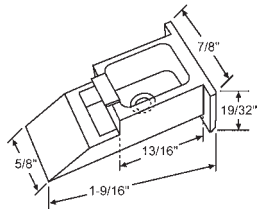

900-16080

Black

Harcar