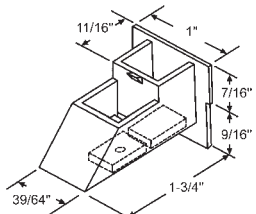

60-659
White
King