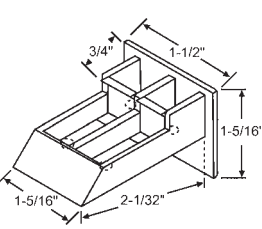

900-12814
Black
Amacor

Sash Support Systems

60 Series Balance Accessories

PLASTIC TOP SASH GUIDES - In Order by Length

60-650
Black

900-15441B
Black

60-610
Black
Acorn

60-603
White