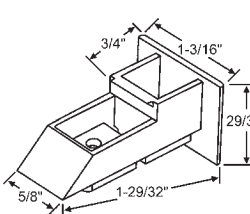

900-11106
Black
Amacor