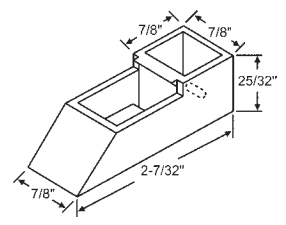

900-12814
Black
Amacor

Sash Support Systems

60 Series Balance Accessories

PLASTIC TOP SASH GUIDES - In Order by Length

60-650
Black

900-15441B
Black

60-610
Black
Acorn

60-603
White