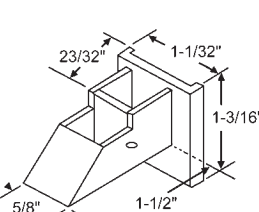

Hole center up 9/16" from bottom.

Part #	Color
60-613	Natural
60-613B	Black

Hole center up 9/16" from bottom.

Crossly

900-19798

White

60-652A

RH & LH Set