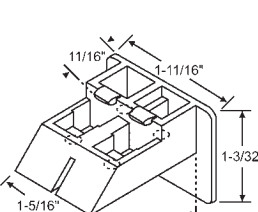

900-19798

White