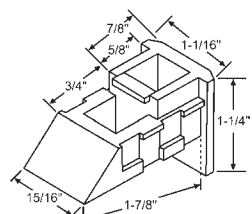

60-660
Black
Traco