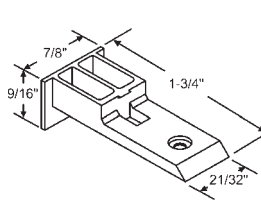

900-18140W
White
Norandex