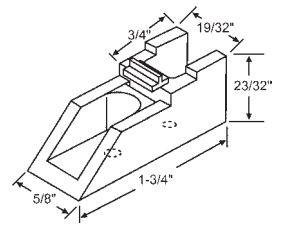

60-647
White
Milco