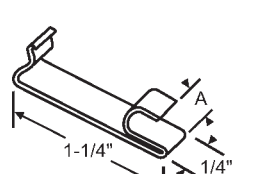

900-18768
White
Seasonall

Part #	Color
900-9500AW	White
900-9500AB	Bronze

Aluminum

60-721
Plastic

Part #	Description
60-700	A=1/4"
60-708	A=5/16"

TAKE OUT CLIPS

60 Series Balance Accessories

TAKE OUT CLIPS