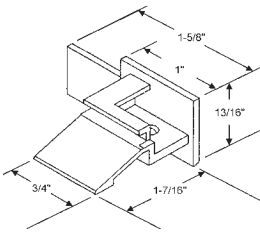

60 SERIES MISCELLANEOUS

60-662
Plastic
Pan Am

60-701
Frame Guide
Ida

60-614
Square Guide
WT Industries

900-13360
Black Face Guide
SWS

900-14926WA
RH & LH Anti-Draft Plug Set
White

Part #	Color
60-673	White
60-673BL	Black