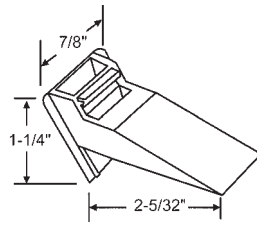

900-12814
Black
Amacor

Sash Support Systems

60 Series Balance Accessories

PLASTIC TOP SASH GUIDES - In Order by Length

60-650
Black

900-15441B
Black

60-610
Black
Acorn

60-603
White