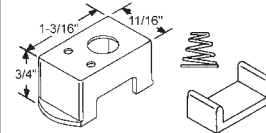

60-906
3 Piece Balance Guide Assembly
Louisiana Pacific