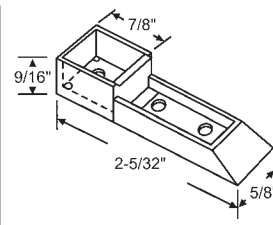

900-12814
Black
Amacor

Sash Support Systems

60 Series Balance Accessories

PLASTIC TOP SASH GUIDES - In Order by Length

60-650
Black

900-15441B
Black

60-610
Black
Acorn

60-603
White