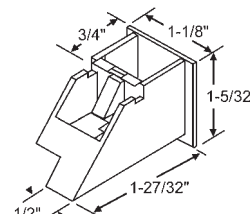

60-649A
RH & LH Set, Black
Alenco