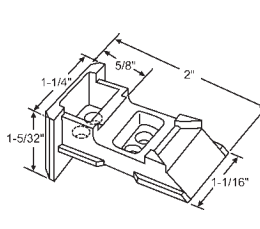

60-941
Black
Traco