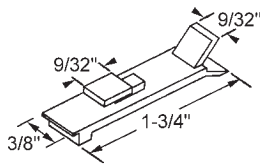

60 Series Balance Accessories

TAKE OUT CLIPS

60 SERIES MISCELLANEOUS

60-662
Plastic
Pan Am