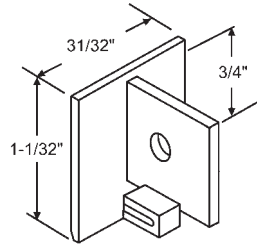

60-664
Vent Bracket, Nylon
Yale Ogron