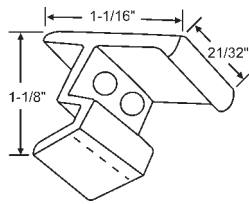

Sash Support Systems

60 Series Balance Accessories

PLASTIC TOP SASH GUIDES - In Order by Length

METAL SASH GUIDES

900-14964

SASH STOPS

TAKE OUT CLIPS