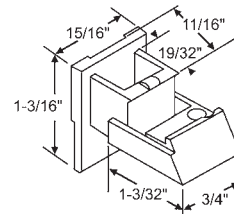

900-1884A
LH/RH Set, Black
Mannix