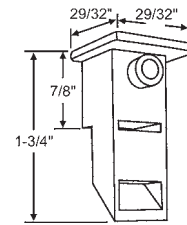

60-622
Reynolds