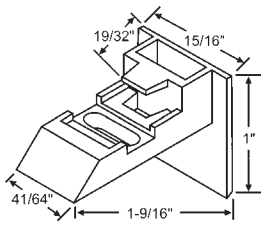

RH & LH Set

Black

900-11075

White

Sash Support Systems

60 Series Balance Accessories

PLASTIC TOP SASH GUIDES - In Order by Length

60-675BL
Black
Rollyson