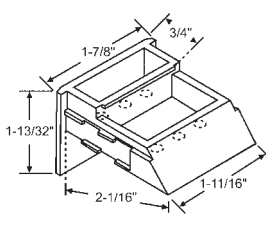

900-12814
Black
Amacor

Sash Support Systems

60 Series Balance Accessories

PLASTIC TOP SASH GUIDES - In Order by Length

60-650
Black

900-15441B
Black

60-610
Black
Acorn

60-603
White