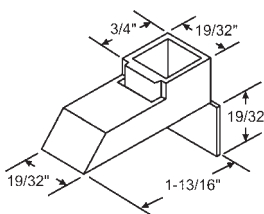

60-656
Black
Howard