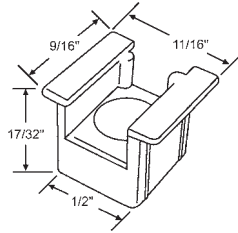

60-614
Square Guide
WT Industries