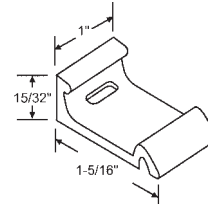

60-665
Crossly