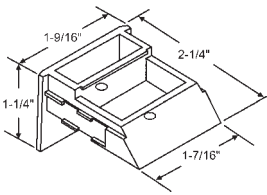

900-1882B
Black