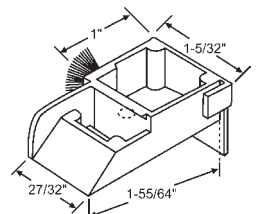

900-16514A
LH/RH Set with Weatherstrip, Black
Alenco