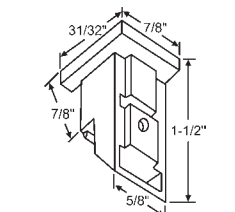

Old Style No Longer Available

Seasonall

New Style

60-641

Binnings

900-1852

3/16" dia. hole. Hole center up 17/32" from bottom.

60-612