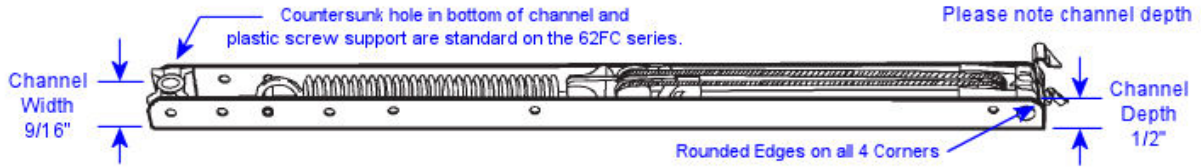

62FC Series 1/2" x 1/2" Tilt Channel Balance

Metal Channel available in Aluminum or White Finish. Please specify.

General Information

- If metal channel length does not correspond with the number stamped on balance, consult your representative since your balance may be a special order.

Ordering Information

- Measure metal channel length (do not include attached ends) & note channel color.
- Identify number stamped on channel. (e.g., 21A, 24B, etc.)
- Select our corresponding part number from the chart below.
- Identify the appropriate balance end to be attached; add the appropriate suffix -1 (60-518) or -5 (900-18354) after the part number and order accordingly.
- If the letter "T" appears after the number stamped, it indicates a top sash balance; when ordering, add the letter "T" at the end of our part number.