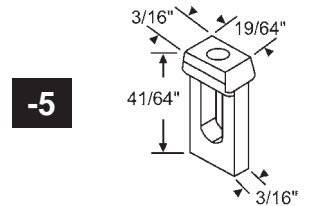

Ordering Information

- Measure metal channel length (do not include attached ends) & note channel color.
- Identify number stamped on channel. (e.g., 21A, 24B, etc.)
- Select our corresponding part number from the chart below.
- Identify the appropriate balance end to be attached; add the appropriate suffix -1 (60-518) or -5 (900-18354) after the part number and order accordingly.
- If the letter "T" appears after the number stamped, it indicates a top sash balance; when ordering, add the letter "T" at the end of our part number.

Chart continued on next page.

End Brackets

Add suffix to complete part number.

-1

60-518

-5

900-18354

Note: Old manufacturer (Jim Walters) of this series balance stamped it with a four digit number (e.g. 2130). These balances are no longer manufactured with that stamping. To identify your balance and match up properly with the new manufacturer's balances, you must take the following steps:

- Measure exact length of channel.
- Identify the weight range you require.
 - Weighing your sash is the only way to get the exact weight range required.
 - The old balance with the 4 digit number has a different weight range than the new balances.
 - Consult your account manager if you have any questions.
- Select our corresponding part number from the chart.
- Identify the appropriate balance end that needs to be attached.