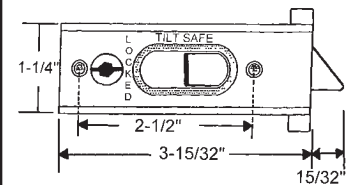

Part #	Color
85-719MB	Black
85-719MW	White

"A"	"B"	"X"
3/8"	3/8"	Flush w/Housing

Metal Housing w/Plastic Latch
Reversible

Seasonal