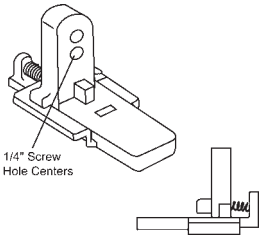

Sash Retainers & Slide Guides

SASH RETAINERS

62-610
Black
Used with 62-602 and 62-501
Norandex