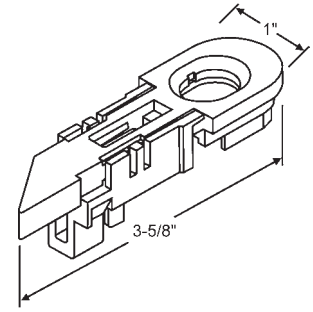

## TILT LATCHES - In Order by Hole Spacing

Part #	Color
900-17651A	White

Sold in sets only.

Part #	Hand
900-19178	Shown
900-19177	Opposite

White

**Maynard/Chelsea**

Part #	Hand
85-775LH	Shown
85-775RH	Opposite