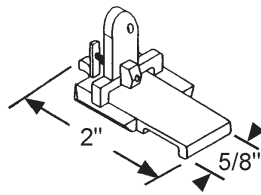

Clear Plastic  
**Stephen Laurie**

Part #	Color
62-605	White
62-615	Black

SASH LOCK

TILT LATCH

THUMB LATCH

**62-633**  
Lower  
Nylon

Part #	Hand
62-644	Shown
62-645	Opposite

Clear Plastic