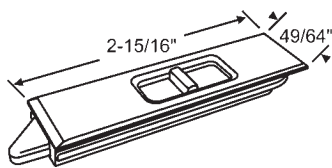

Part #	Color
85-853WA	White

"A"	"B"
3/8"	5/32"

Sold in sets only.