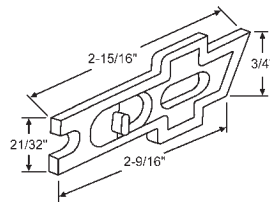

TILT LATCH INSERT

Part #	Hand	Color
85-527RHW	Opposite	White
85-527LHW	Shown	White
85-527RH	Opposite	Black
85-527LH	Shown	Black