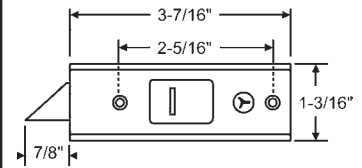

Part #	Hand	Color
85-578LW	Shown	White
85-578RW	Opposite	White
85-578LB	Shown	Black
85-578RB	Opposite	Black

"A"	"B"	"X"
7/16"	5/16"	Flush w/Housing

Die Cast
Reversible