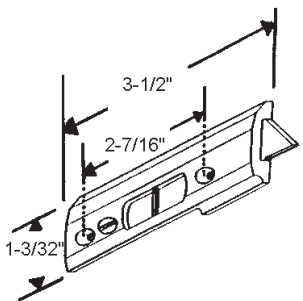

Part #	Color
900-16339BA	Black

"A"	"B"	"X"
1/2"	9/32"	Flush w/Housing

Sold in sets only.

Patriot