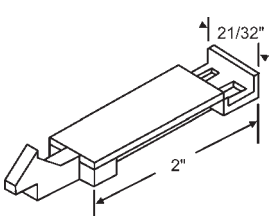

85-601
White
Traco