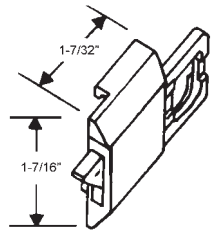

Reversible  
**Reynolds**

Part #	Color
83-613	Black

"A"	"B"
3/8"	1/4"

Reversible  
Side Mounted

Part #	Hand	Color
83-617LH	Shown	Black
83-617RH	Opposite	Black

"A"	"B"
11/32"	5/16"

Slides onto extrusion.

Part #	Color
83-600BA	Black