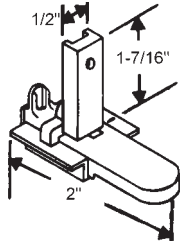

Part #	Hand
62-636	Shown
62-637	Opposite

Kassl/Karey