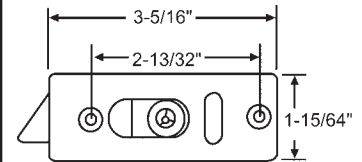

Part #	Hand	Color
85-532LHB	Shown	Black
85-532RHB	Opposite	Black
85-532LH	Shown	White
85-532RH	Opposite	White

"A"	"B"	"X"
7/16"	9/32"	Flush w/Housing

With lock. If needed, use tilt latch tool 59-6.

Acorn