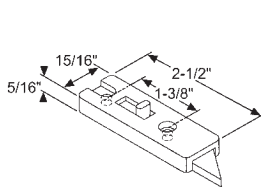

Part #	Color
83-523BA	Black
83-523WA	White

"A"	"B"
31/64"	1/4"

Sold in Sets Only