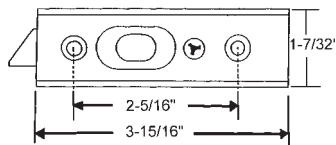

Part #	Color
85-617W	White
85-617B	Black

"A"	"B"	"X"
7/16"	9/32"	Flush w/Housing

Die Cast
Reversible