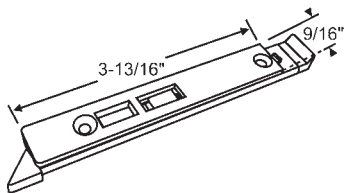

Part #	Hand
900-19875LH	Shown
900-19875RH	Opposite

White