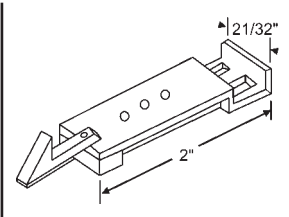

85-609
Black
Amacor

SPRING HOOK

SPRING

SLIDE GUIDES