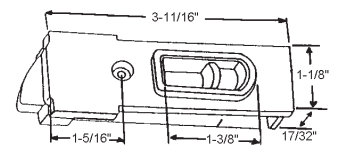

Part #	Color
900-15683BA	Black

"A"	"B"	"X"
9/32"	3/16"	Flush w/Housing

Sold in sets only.

Amacor