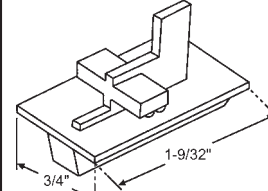

Part #	Color
85-602	White

Upper
Traco