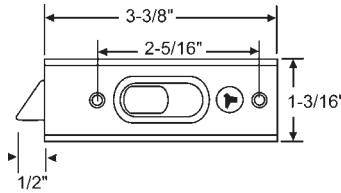

Part #	Color
900-11615B	Black
900-11615W	White

"A"	"B"	"X"
13/32"	9/32"	Flush w/Housing

Plastic
Reversible