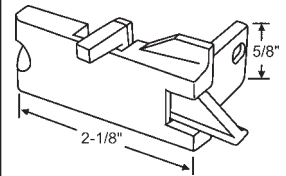

Part #	Color
83-625BA	Black

"A"	"B"
5/16"	1/8"

Sold in sets only (RH/LH).

Part #	Color
83-624WA	White
83-624BA	Black

"A"	"B"
3/8"	7/32"

Sold in sets only. Top and Side Mounted.

**Better Bilt**

Part #	Hand	Color
83-620LHW	Shown	White
83-620RHW	Opposite	White