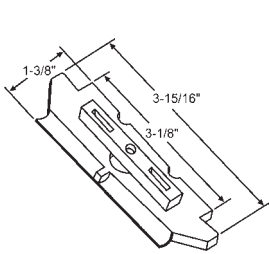

Window Tilt Latches

SASH PLUNGER

900-8600

Black with springs.
Used with pivot bar 900-8599.

Traco