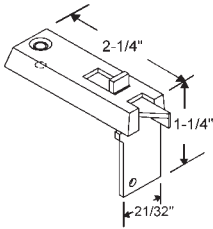

Part #	Color
83-625BA	Black

"A"	"B"
5/16"	1/8"

Sold in sets only (RH/LH).

Part #	Color
83-624WA	White
83-624BA	Black

"A"	"B"
3/8"	7/32"

Sold in sets only. Top and Side Mounted.

**Better Bilt**

Part #	Hand	Color
83-620LHW	Shown	White
83-620RHW	Opposite	White