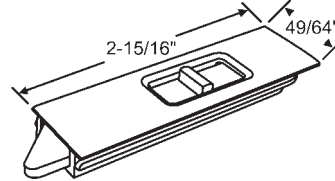

## TILT KEY

Part #	Color
85-827WA	White

Sold in sets only.

Part #	Color
85-853WA	White

"A"	"B"
3/8"	5/32"

Sold in sets only.

Part #	Color
85-892WA	White

"A"	"B"
3/8"	5/32"