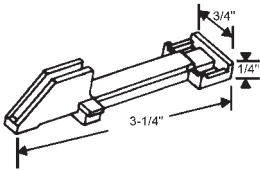

Clear Plastic  
**Stephen Laurie**

Part #	Color
62-605	White
62-615	Black

SASH LOCK

TILT LATCH

THUMB LATCH

**62-633**  
Lower  
Nylon

Part #	Hand
62-644	Shown
62-645	Opposite

Clear Plastic