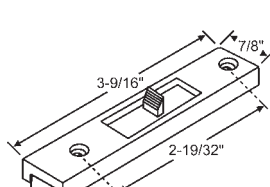

Window Tilt Latches

Call us at 800-992-4282 for pricing.
Returns incur a 25% restocking fee.
Orders under $25 incur a $5 small order handling fee.

SLIDE/TILT LATCHES

Part #	Color
83-614BA	Black

"A"	"B"
3/8"	1/4"

Sold in sets only (RH/LH).

Reynolds

Part #	Color
83-603BA	Black

Sold in sets only. RH Shown
Black with Stop

Acorn

Part #	Color
83-625BA	Black

"A"	"B"
5/16"	1/8"

Sold in sets only (RH/LH).

Part #	Color
83-624WA	White
83-624BA	Black

"A"	"B"
3/8"	7/32"

Sold in sets only. Top and Side Mounted.

Better Bilt

Part #	Hand	Color
83-620LHW	Shown	White
83-620RHW	Opposite	White

"A"	"B"
3/8"	1/4"

Better Bilt

Part #	Color
83-607BA	Black
83-607WA	White

"A"	"B"
3/8"	1/4"

Sold in sets only. Top and Side Mounted.

Keller

Part #	Color
900-10278	Black

"A"	"B"
1/4"	1/4"

Reversible
Reynolds

Part #	Color
83-613	Black

"A"	"B"
3/8"	1/4"

Reversible
Side Mounted

Part #	Hand	Color
83-617LH	Shown	Black
83-617RH	Opposite	Black

"A"	"B"
11/32"	5/16"

Slides onto extrusion.

Part #	Color
83-600BA	Black

"A"	"B"
9/32"	3/8"

Keller

Part #	Color
83-627BA	Black

"A"	"B"
3/8"	1/4"

Sold in sets only. Slides onto extrusion.

Better Bilt

Part #	Color
83-623BA	Black

"A"	"B"
11/32"	11/32"

Sold in sets only. Slides onto extrusion.

Part #	Color
83-523BA	Black
83-523WA	White

"A"	"B"
31/64"	1/4"

Sold in Sets Only

Part #	Hand	Color
83-622LHW	Shown	White
83-622RHW	Opposite	White

"A"	"B"
3/8"	3/16"

PIVOT LATCH

83-602
Black
Acorn