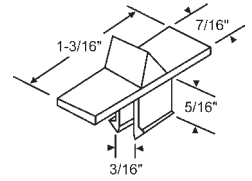

TILT SLIDE BUTTONS

900-15551B

Black
Amacor