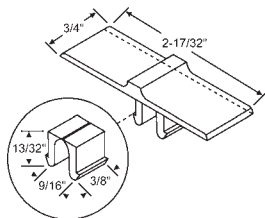

Part #	Color
900-19037	White
900-19037AD	Almond