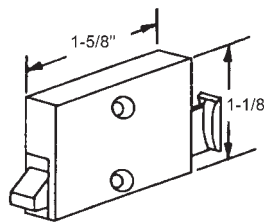

"A"	"B"
3/8"	1/4"

**Better Bilt**

Part #	Color
83-607BA	Black
83-607WA	White

"A"	"B"
3/8"	1/4"

Sold in sets only. Top and Side Mounted.

**Keller**

Part #	Color
900-10278	Black

"A"	"B"
1/4"	1/4"