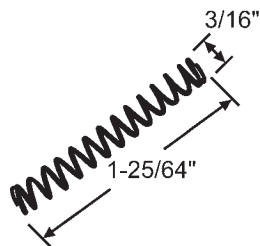

Sash Retainers & Slide Guides

SASH RETAINERS

Part #	Hand
62-636	Shown
62-637	Opposite

Kassl/Karey

Part #	Hand
62-607	Shown
62-606	Opposite

Howmet

Part #	Hand
62-646	Shown
62-647	Opposite

Clear Plastic
Stephen Laurie

Part #	Color
62-605	White
62-615	Black

SASH LOCK

TILT LATCH

THUMB LATCH

62-633
Lower
Nylon

Part #	Hand
62-644	Shown
62-645	Opposite

Clear Plastic

62-635
Natural
Release Lever

SLIDE GUIDES

Part #	Color
85-506	Natural
85-506BK	Black

Graham

Part #	Color
85-507	White
85-507BK	Black

Weathercraft

SPRING HOOK

SPRING

SLIDE GUIDES

85-509

Part #	Color
85-605A	Black
85-605WA	White

Lower. Sold in sets only.

Traco

Part #	Color
85-602	White

Upper
Traco