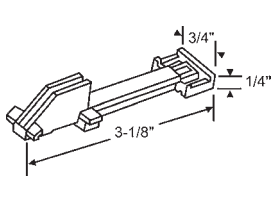

Part #	Color
85-507	White
85-507BK	Black

Weathercraft