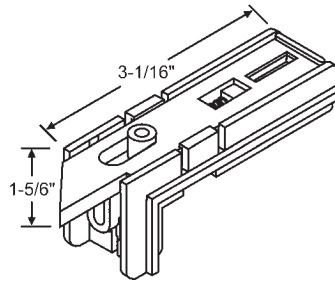

Part #	Hand
900-19178	Shown
900-19177	Opposite

White

Maynard/Chelsea