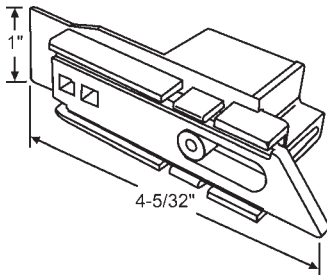

Part #	Color
85-827WA	White

Sold in sets only.