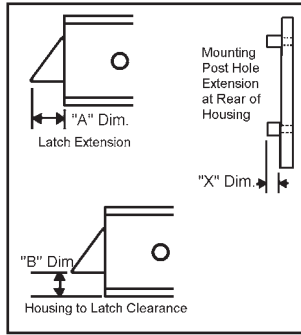

Window Tilt Latches

TILT LATCHES - In Order by Hole Spacing

Part #	Color
85-619PW	White

Plastic Assembly

"A"	"B"	"X"
13/32"	5/16"	Flush w/Housing

Reversible
Seasonall