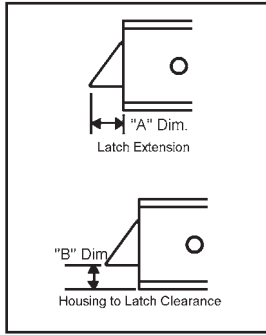

## SLIDE/TILT LATCHES

Part #	Color
83-614BA	Black

"A"	"B"
3/8"	1/4"

Sold in sets only (RH/LH).

**Reynolds**

Part #	Color
83-603BA	Black

Sold in sets only. RH Shown  
Black with Stop

**Acorn**