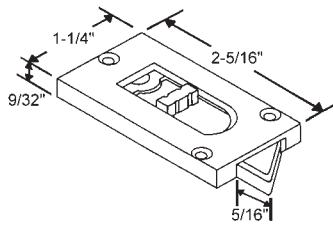

Part #	Color
900-20221WHA	White

"A"	"B"	"X"
1/4"	1/4"	Flush w/Housing

Reversible