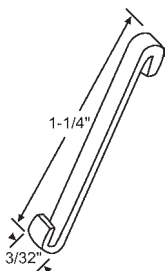

85-510
Metal
Traco