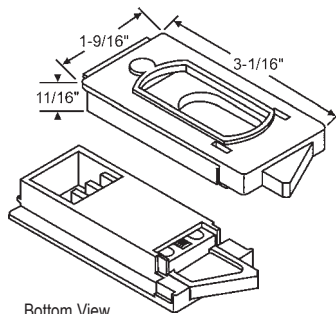

Part #	Color
900-19433WA	White
900-19433BA	Black
900-19433BGA	Beige

"A"	"B"	"X"
7/16"	3/8"	Slides onto Extrusion

Sold in sets only.