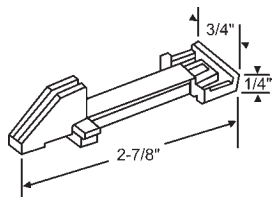

Part #	Color
85-506	Natural
85-506BK	Black

Graham