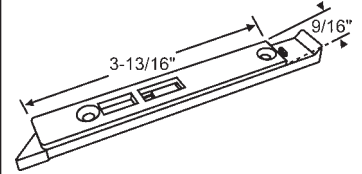

Part #	Hand
900-19869LH	Shown
900-19869RH	Opposite

White