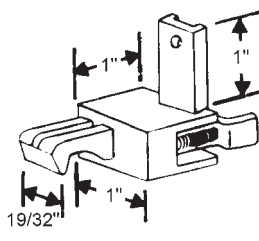

Part #	Hand
62-607	Shown
62-606	Opposite

Howmet