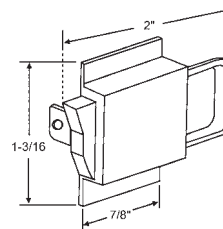

Part #	Color
83-613	Black

"A"	"B"
3/8"	1/4"

Reversible
Side Mounted