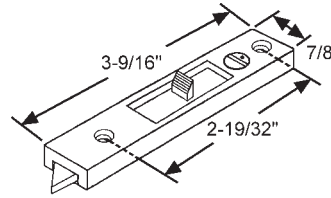

## TILT LATCHES - In Order by Hole Spacing

Part #	Color
85-619PW	White

Plastic Assembly

"A"	"B"	"X"
13/32"	5/16"	Flush w/Housing

Reversible  
**Seasonall**

Part #	Hand	Color
900-17803LB	Shown	Black
900-17803RB	Opposite	Black