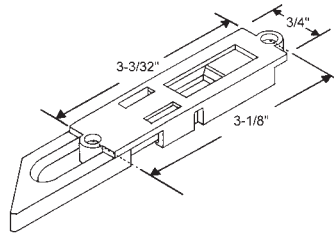

"A"	"B"	"X"
3/8"	3/16"	Flush w/Housing

**Norandex**

Part #	Hand
900-19869LH	Shown
900-19869RH	Opposite

White

Part #	Hand
900-19875LH	Shown
900-19875RH	Opposite

White

Part #	Color
900-19847WHA	White

Sold in sets only.  
Used with 900-19448 thumb button.