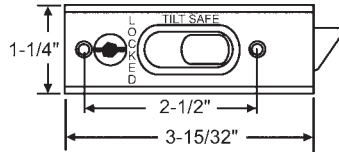

Window Tilt Latches

TILT LATCHES - In Order by Hole Spacing

Part #	Color
85-619PW	White

Plastic Assembly

"A"	"B"	"X"
13/32"	5/16"	Flush w/Housing

Reversible
Seasonall