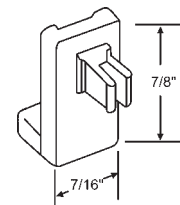

Part #	Color
85-508	White
85-508B	Black
85-508BE	Beige