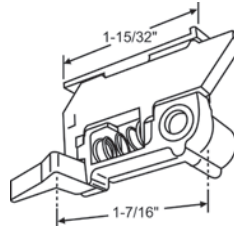

Part #	Color
83-603BA	Black

Sold in sets only. RH Shown
Black with Stop

Acorn