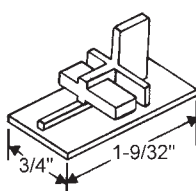

Part #	Color
85-605A	Black
85-605WA	White

Lower. Sold in sets only.

Traco