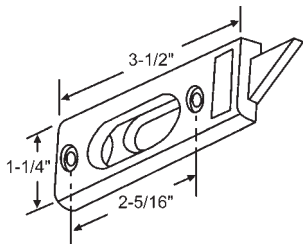

Part #	Color
85-533	Black
85-533WH	White

"A"	"B"	"X"
1/2"	5/16"	Flush w/Housing

Plastic
Reversible