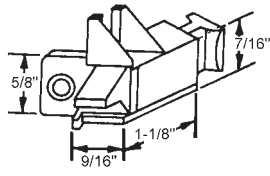

## SLIDE/TILT LATCHES

Part #	Color
83-614BA	Black

"A"	"B"
3/8"	1/4"

Sold in sets only (RH/LH).

**Reynolds**

Part #	Color
83-603BA	Black

Sold in sets only. RH Shown  
Black with Stop

**Acorn**