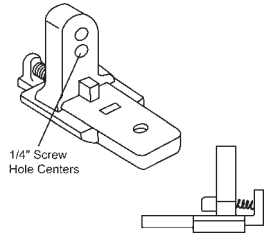

Clear Plastic  
**Stephen Laurie**

Part #	Color
62-605	White
62-615	Black

SASH LOCK

TILT LATCH

THUMB LATCH

**62-633**  
Lower  
Nylon

Part #	Hand
62-644	Shown
62-645	Opposite

Clear Plastic