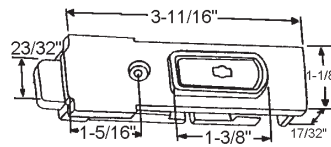

Part #	Color
900-12808BA	Black

"A"	"B"	"X"
1/4"	5/16"	Flush w/Housing

Sold in sets only.

Amacor