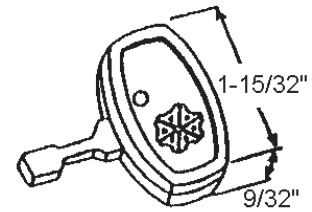

900-14514

Black

Amacor