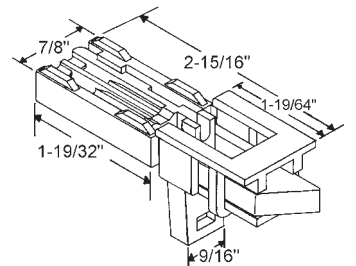

Part #	Color
900-16976WA	White

"A"	"B"	"X"
7/16"	5/16"	None

Sold in sets only.