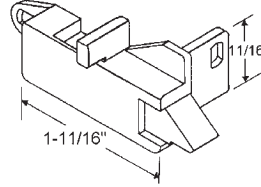

Part #	Color
83-625BA	Black

"A"	"B"
5/16"	1/8"

Sold in sets only (RH/LH).

Part #	Color
83-624WA	White
83-624BA	Black

"A"	"B"
3/8"	7/32"

Sold in sets only. Top and Side Mounted.

**Better Bilt**

Part #	Hand	Color
83-620LHW	Shown	White
83-620RHW	Opposite	White