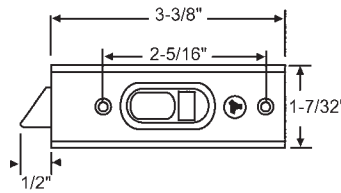

## TILT LATCHES - In Order by Hole Spacing

Part #	Color
900-19450WA	White

"A"	"B"	"X"
11/32"	5/16"	Flush w/Housing

Sold in sets only.

**General Aluminum**

Part #	Color
85-616W	White
85-616B	Black

"A"	"B"	"X"
1/2"	1/4"	Flush w/Housing