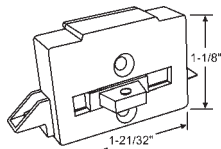

PIVOT LATCH