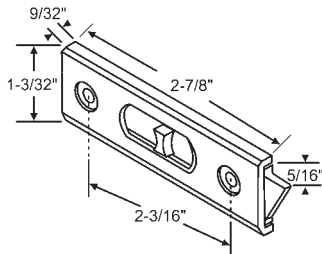

Window Tilt Latches

TILT LATCHES - In Order by Hole Spacing

Part #	Color
900-19450WA	White

"A"	"B"	"X"
11/32"	5/16"	Flush w/Housing

Sold in sets only.

General Aluminum