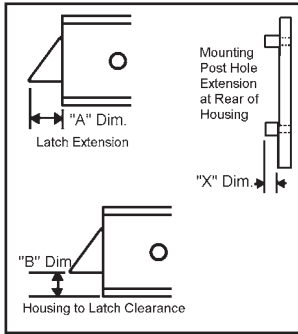

Window Tilt Latches

TILT LATCHES - In Order by Hole Spacing

Part #	Color
900-19450WA	White

"A"	"B"	"X"
11/32"	5/16"	Flush w/Housing

Sold in sets only.

General Aluminum