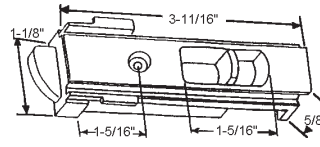

Part #	Color
900-15486BA	Black

"A"	"B"	"X"
1/4"	3/16"	Flush w/Housing

Sold in sets only.

Amacor