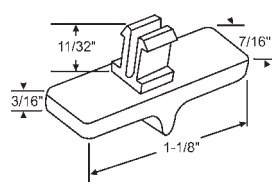

Clear Plastic  
**Stephen Laurie**

Part #	Color
62-605	White
62-615	Black

SASH LOCK

TILT LATCH

THUMB LATCH

**62-633**  
Lower  
Nylon

Part #	Hand
62-644	Shown
62-645	Opposite

Clear Plastic