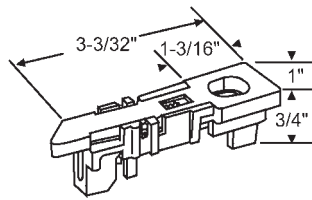

Window Tilt Latches

TILT LATCHES - In Order by Hole Spacing

Part #	Color
900-17651A	White

Sold in sets only.