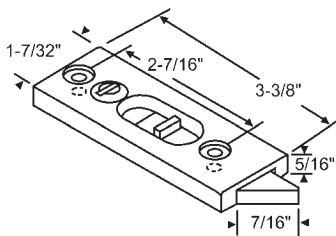

"A"	"B"
3/8"	1/4"

**Better Bilt**

Part #	Color
83-607BA	Black
83-607WA	White

"A"	"B"
3/8"	1/4"

Sold in sets only. Top and Side Mounted.

**Keller**

Part #	Color
900-10278	Black

"A"	"B"
1/4"	1/4"

With lock. If needed, use tilt latch tool 59-6.

**Acorn**

Part #	Color
900-16339BA	Black

"A"	"B"	"X"
1/2"	9/32"	Flush w/Housing

Sold in sets only.

**Patriot**

Part #	Hand	Color
900-19480LW	Shown	White
900-19480RW	Opposite	White
900-19480LG	Shown	Beige
900-19480RG	Opposite	Beige