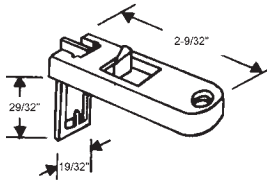

Part #	Color
83-607BA	Black
83-607WA	White

"A"	"B"
3/8"	1/4"

Sold in sets only. Top and Side Mounted.

Keller