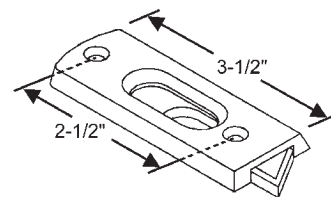

Part #	Color
85-736	White

"A"	"B"	"X"
13/32"	9/32"	1/8"

Universal