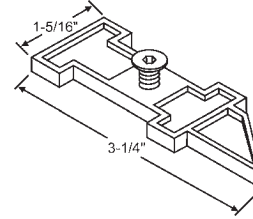

900-16316

Black with screw.
Screw only: 900-16316S