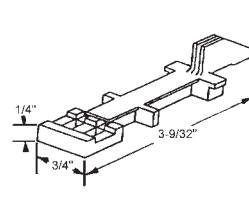

900-1739
White