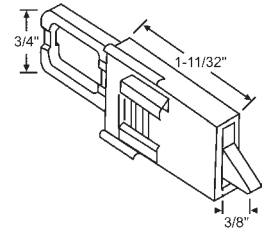

Part #	Color
83-627BA	Black

"A"	"B"
3/8"	1/4"

Sold in sets only. Slides onto extrusion.

Better Bilt