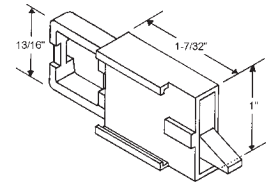

Part #	Hand	Color
83-617LH	Shown	Black
83-617RH	Opposite	Black

"A"	"B"
11/32"	5/16"

Slides onto extrusion.